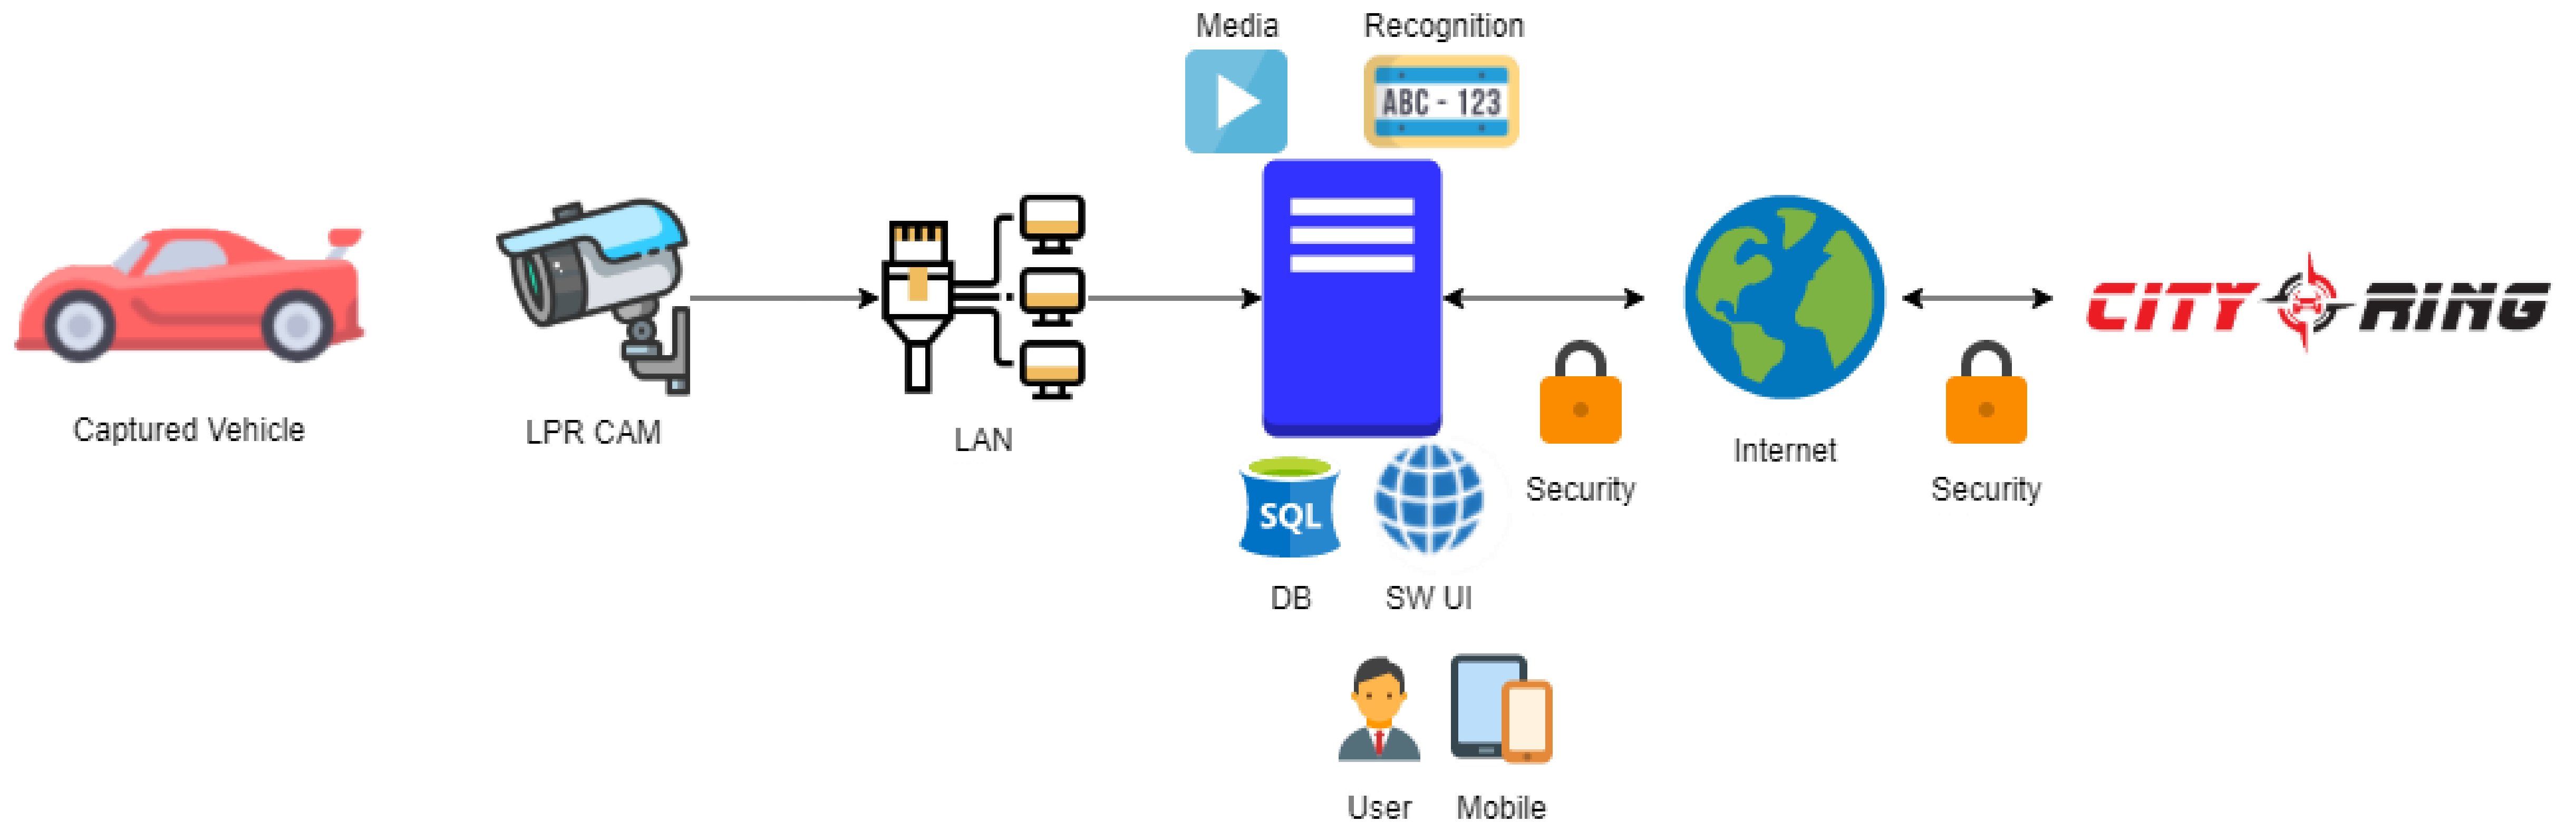

The logo features a stylized lowercase letter 'a' in red. The top curve of the 'a' is a solid red shape. The vertical stem of the 'a' is a white vertical bar with a small black dot at its base. The circular part of the 'a' is white with a small black dot in the center.

ai stream

▶ OnPrem Structure

▶ Hybrid Structure

▶ Cloud Structure