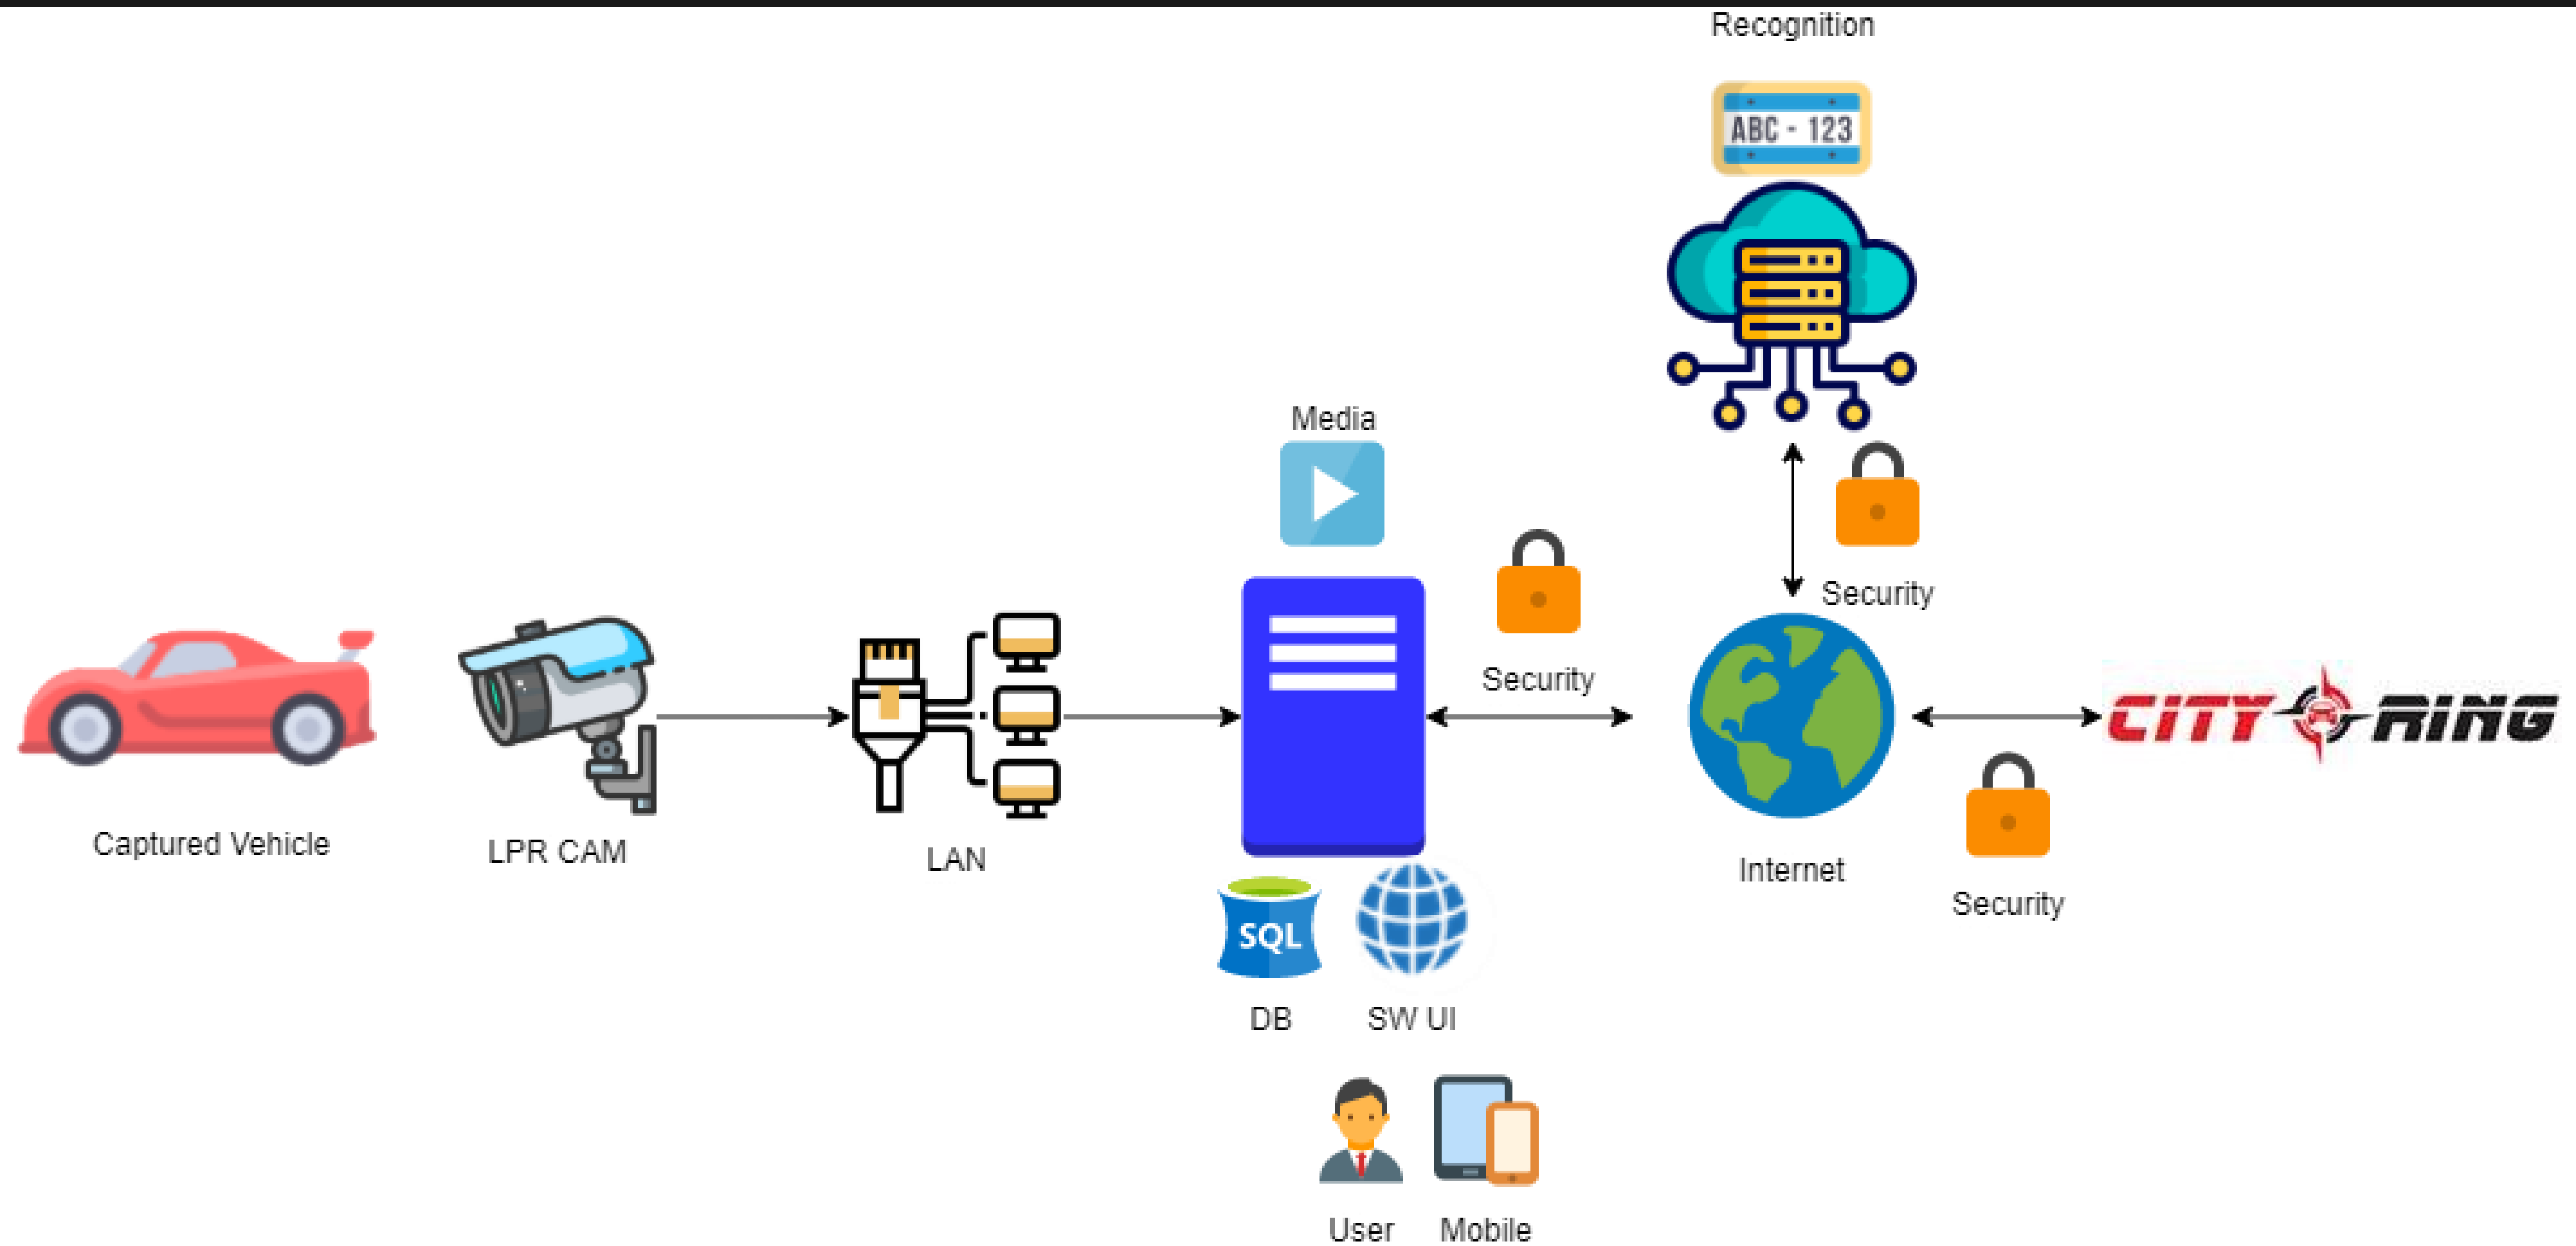

The logo features a stylized lowercase letter 'a' in red. The top curve of the 'a' is a solid red shape. The vertical stem of the 'a' is a white vertical bar with a small black dot at its base. The circular part of the 'a' is white with a small black dot in the center.

ai stream

▶ OnPrem Structure

▶ Hybrid Structure

▶ Cloud Structure